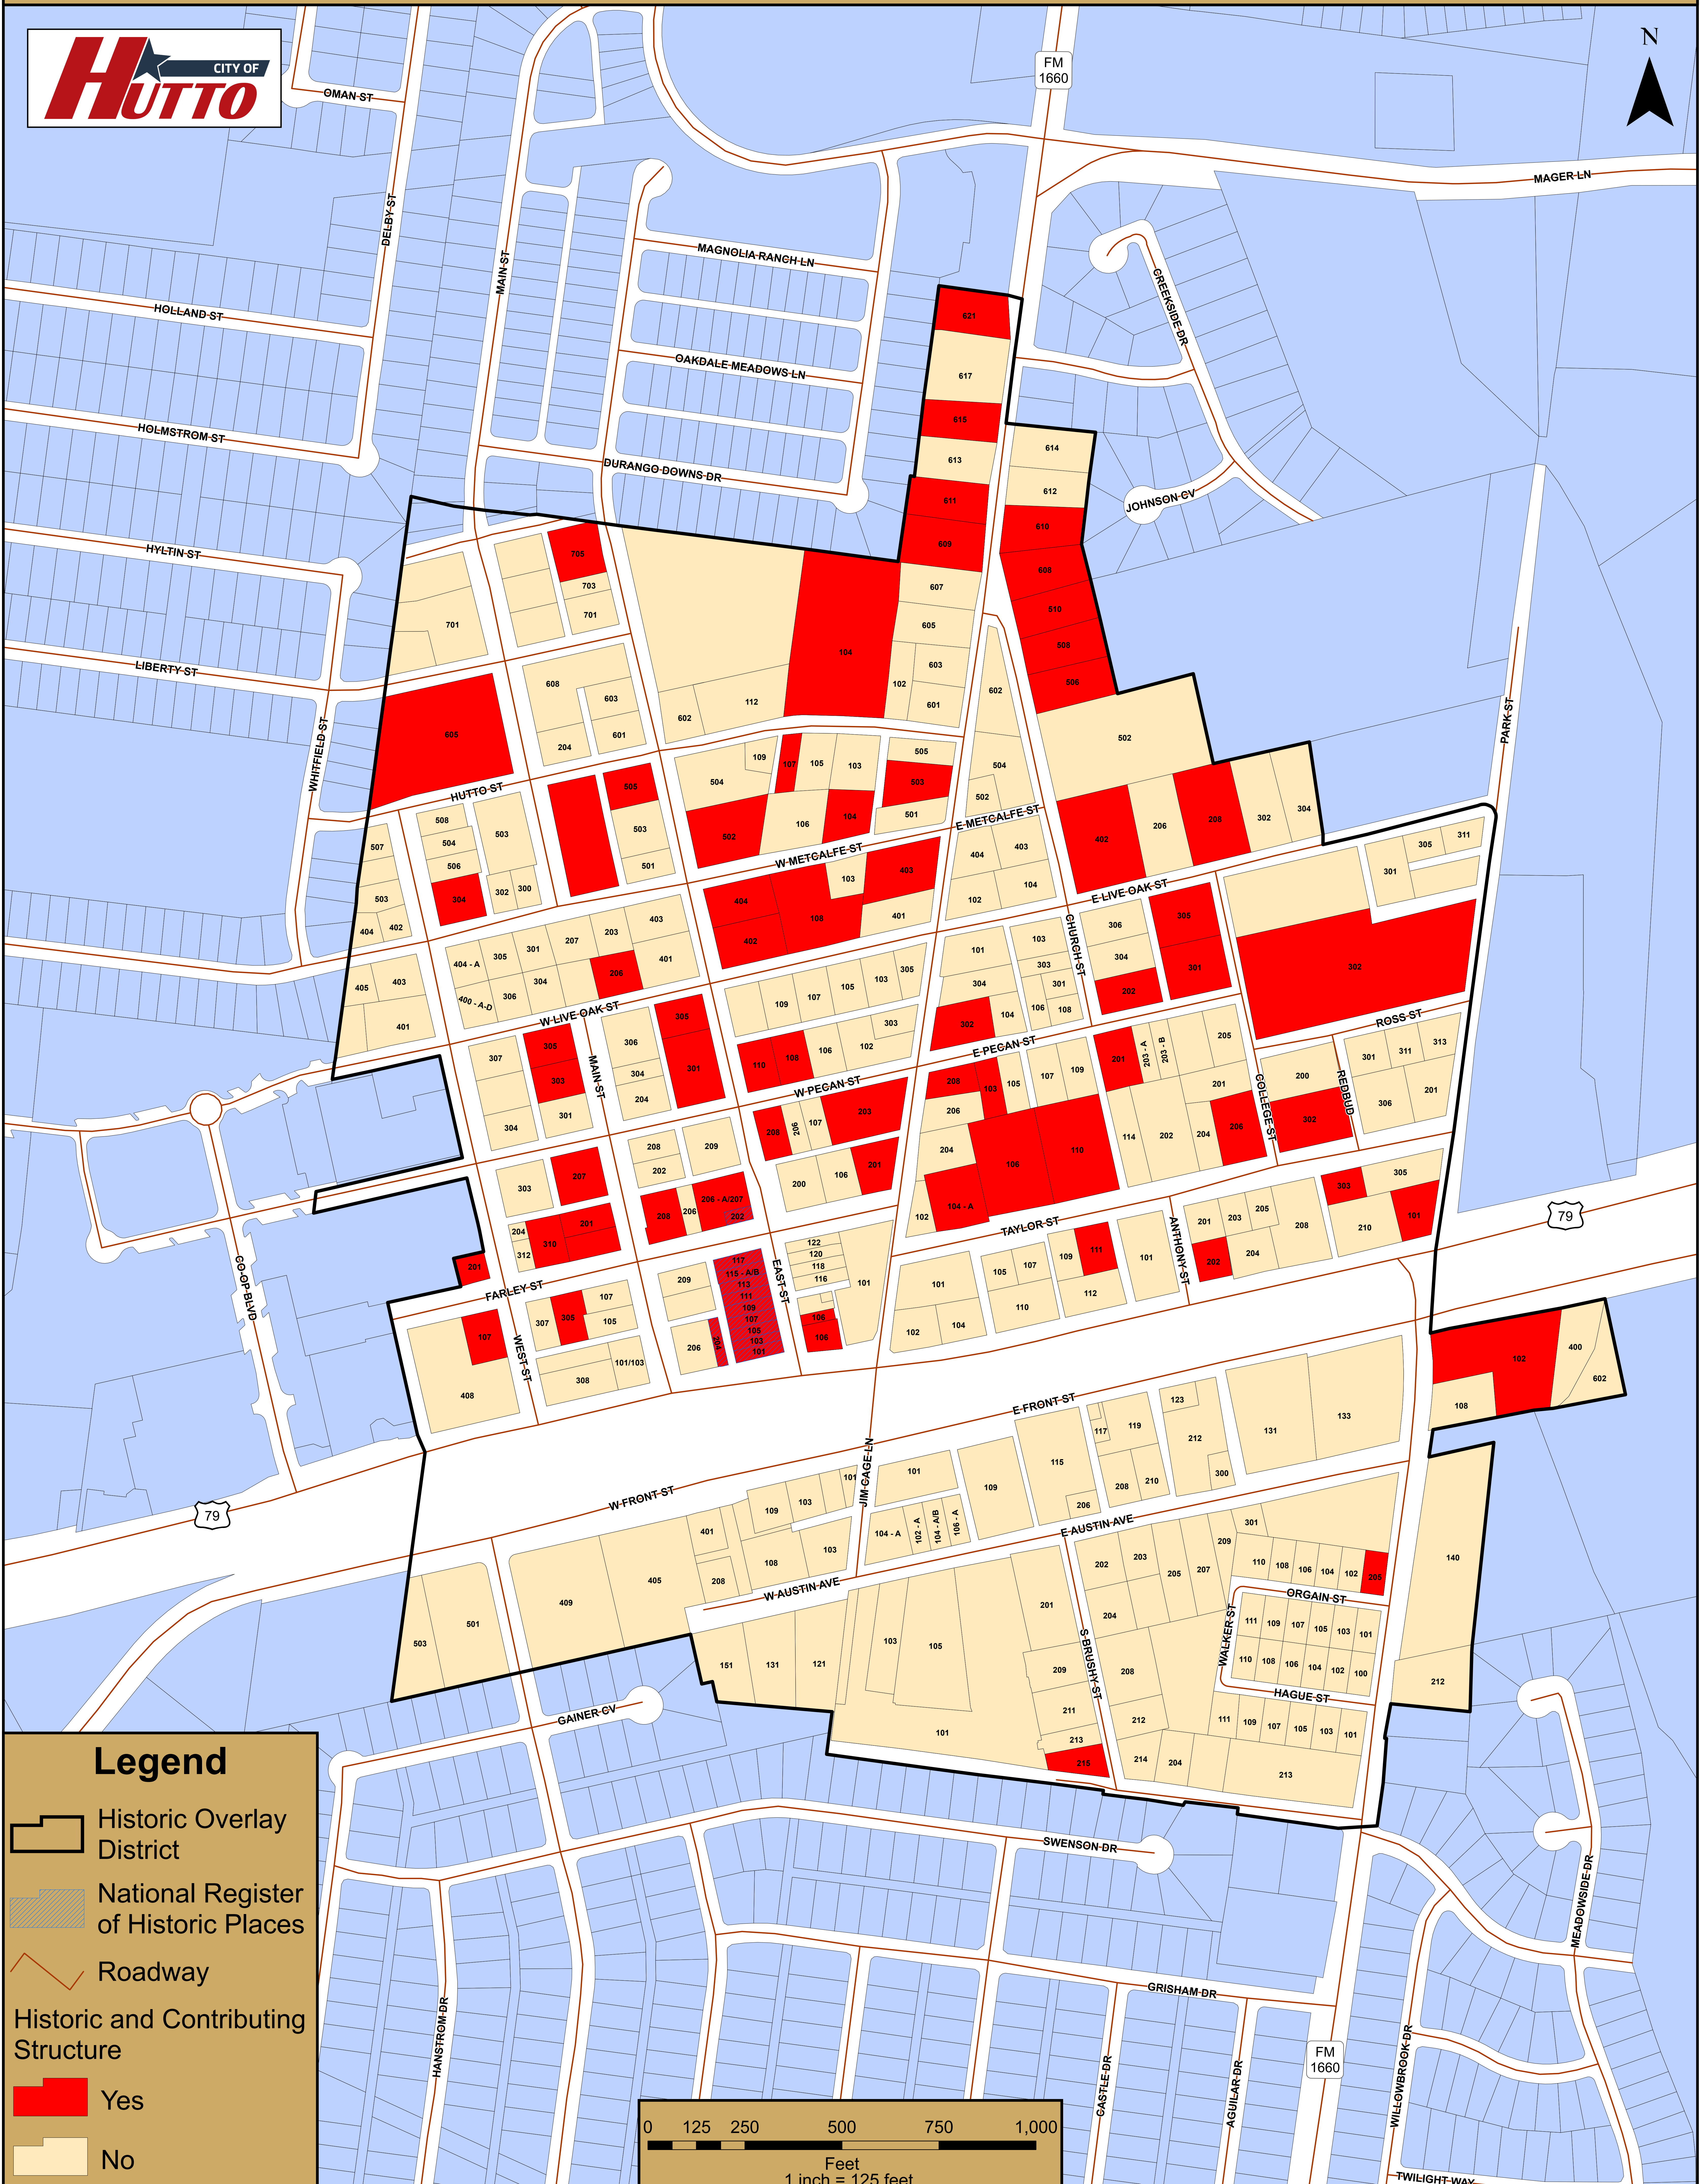

City of Hutto Historic and Contributing Structures Map

Legend

- Historic Overlay District
- National Register of Historic Places
- Roadway
- Historic and Contributing Structure**
- Yes
- No