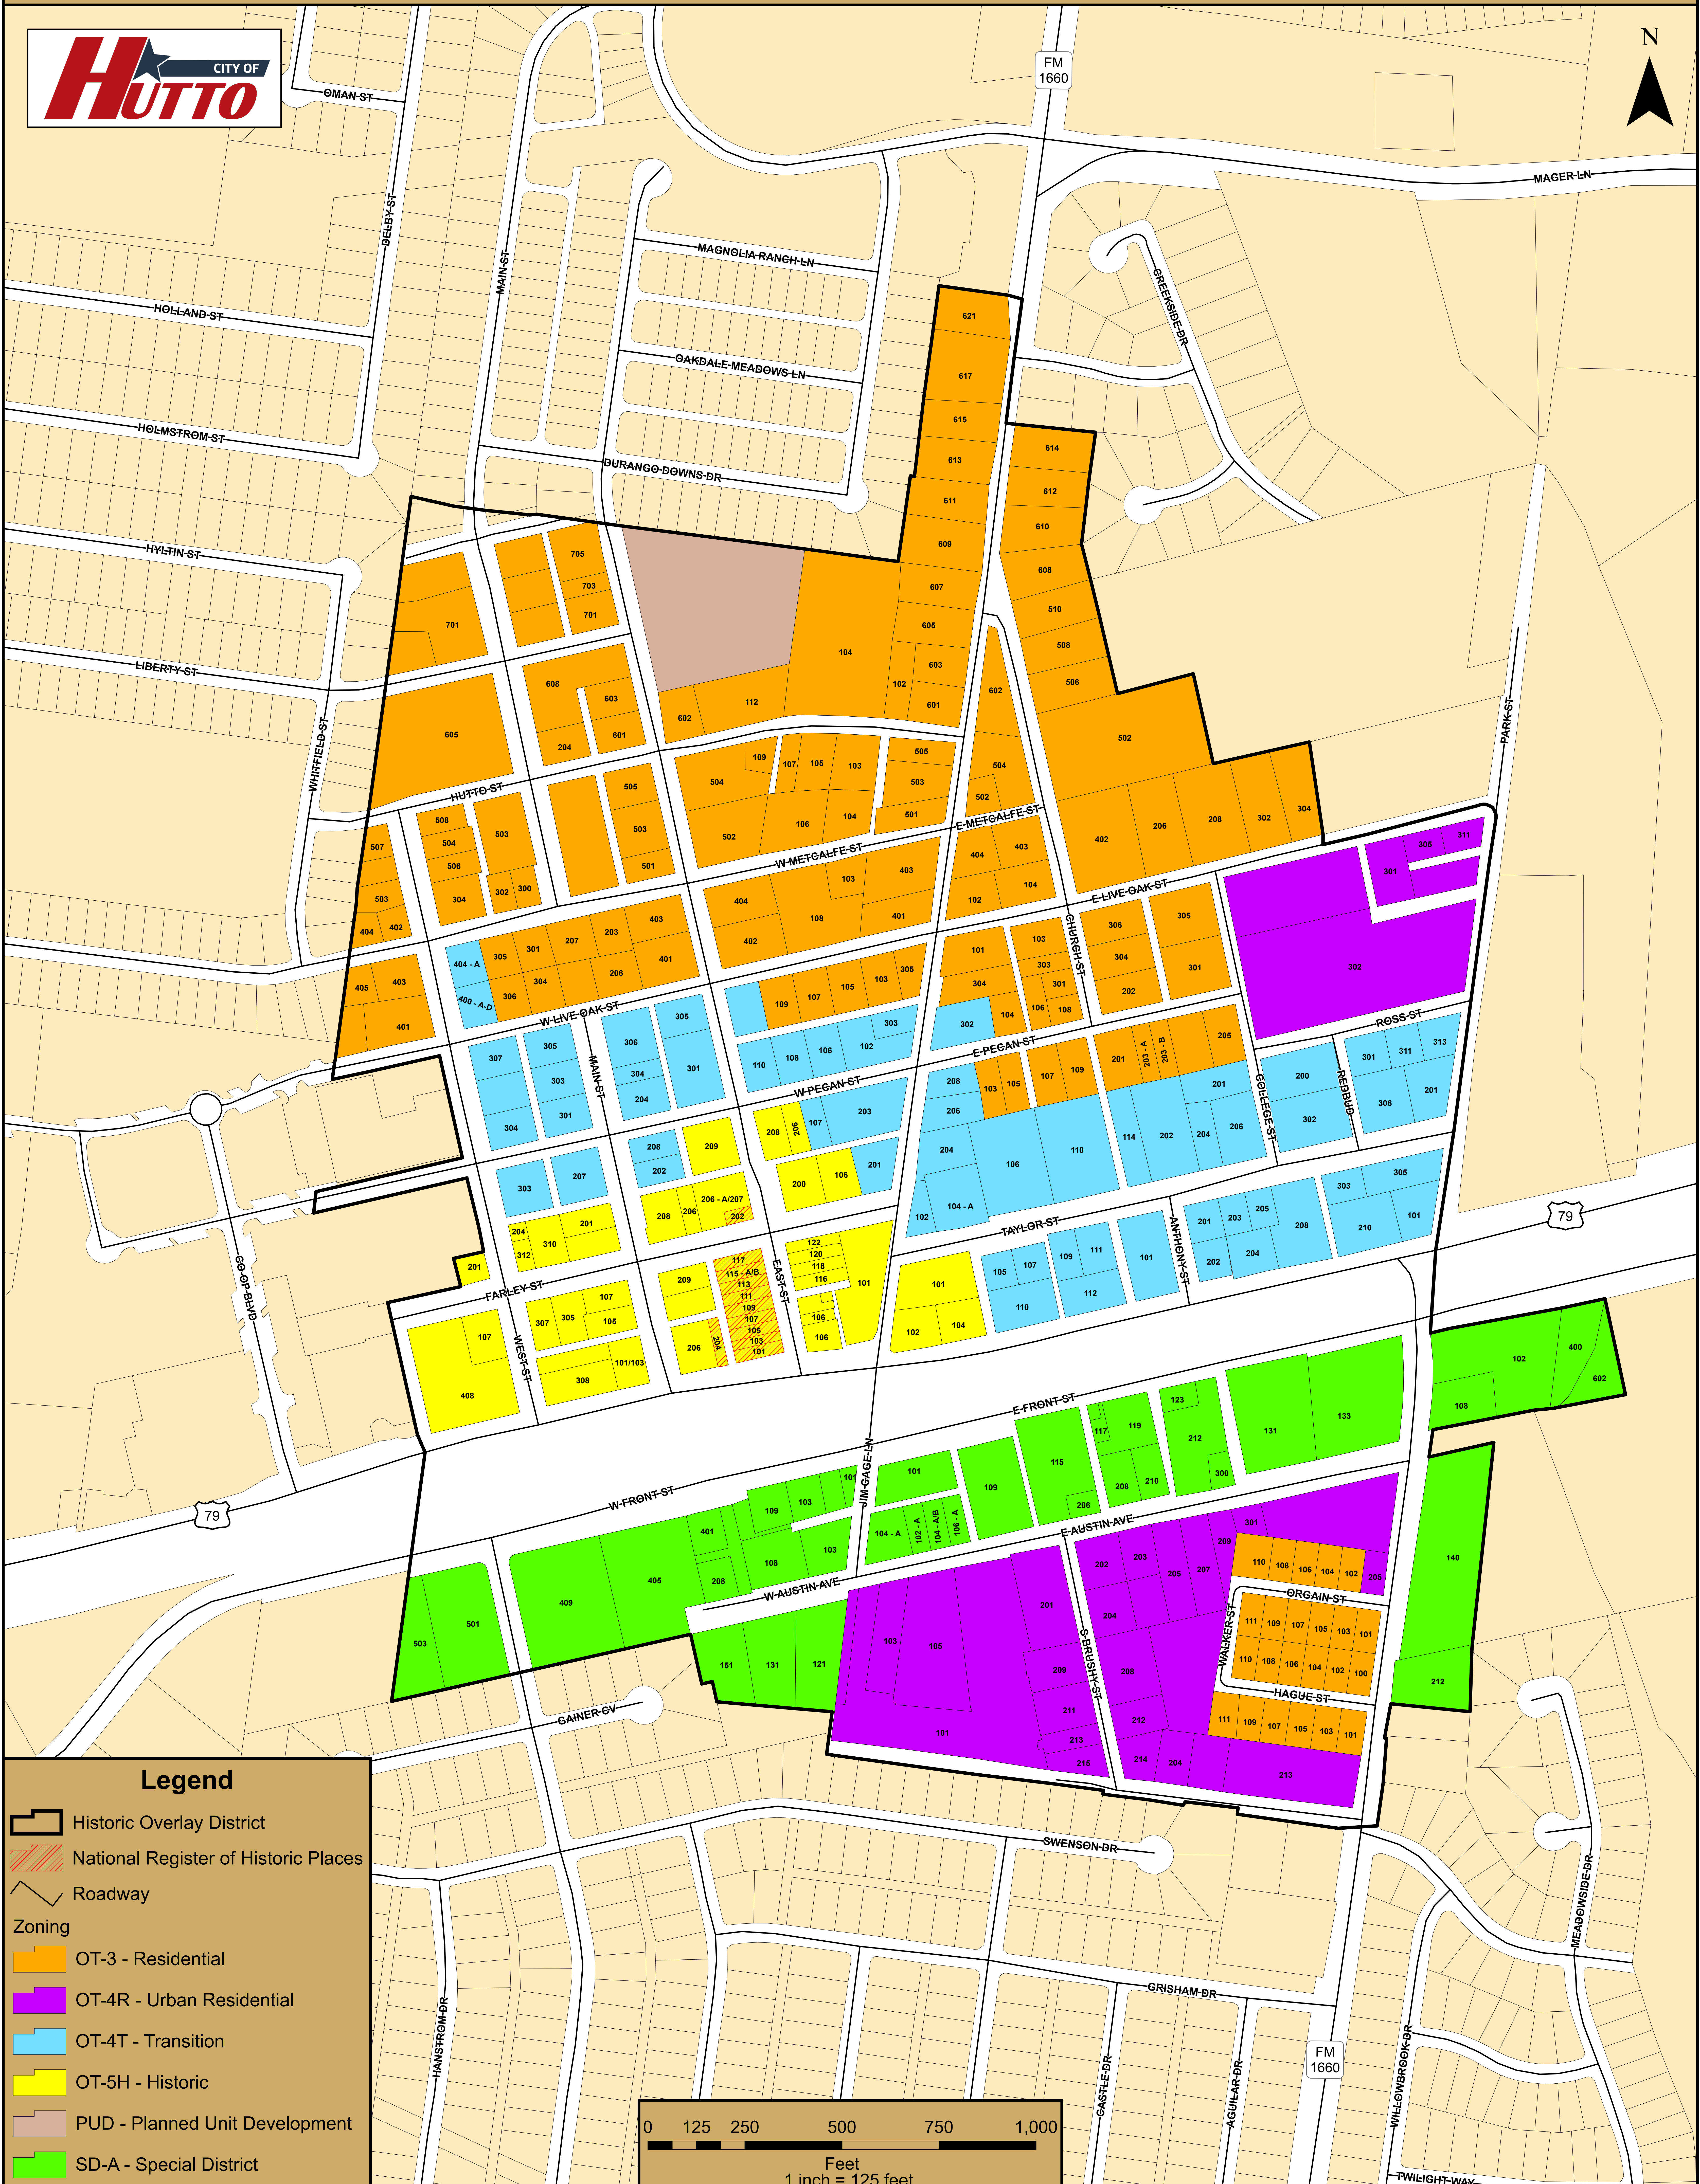

City of Hutto Historic District Zoning Map

Legend

- Historic Overlay District
- National Register of Historic Places
- Roadway
- Zoning**
- OT-3 - Residential
- OT-4R - Urban Residential
- OT-4T - Transition
- OT-5H - Historic
- PUD - Planned Unit Development
- SD-A - Special District